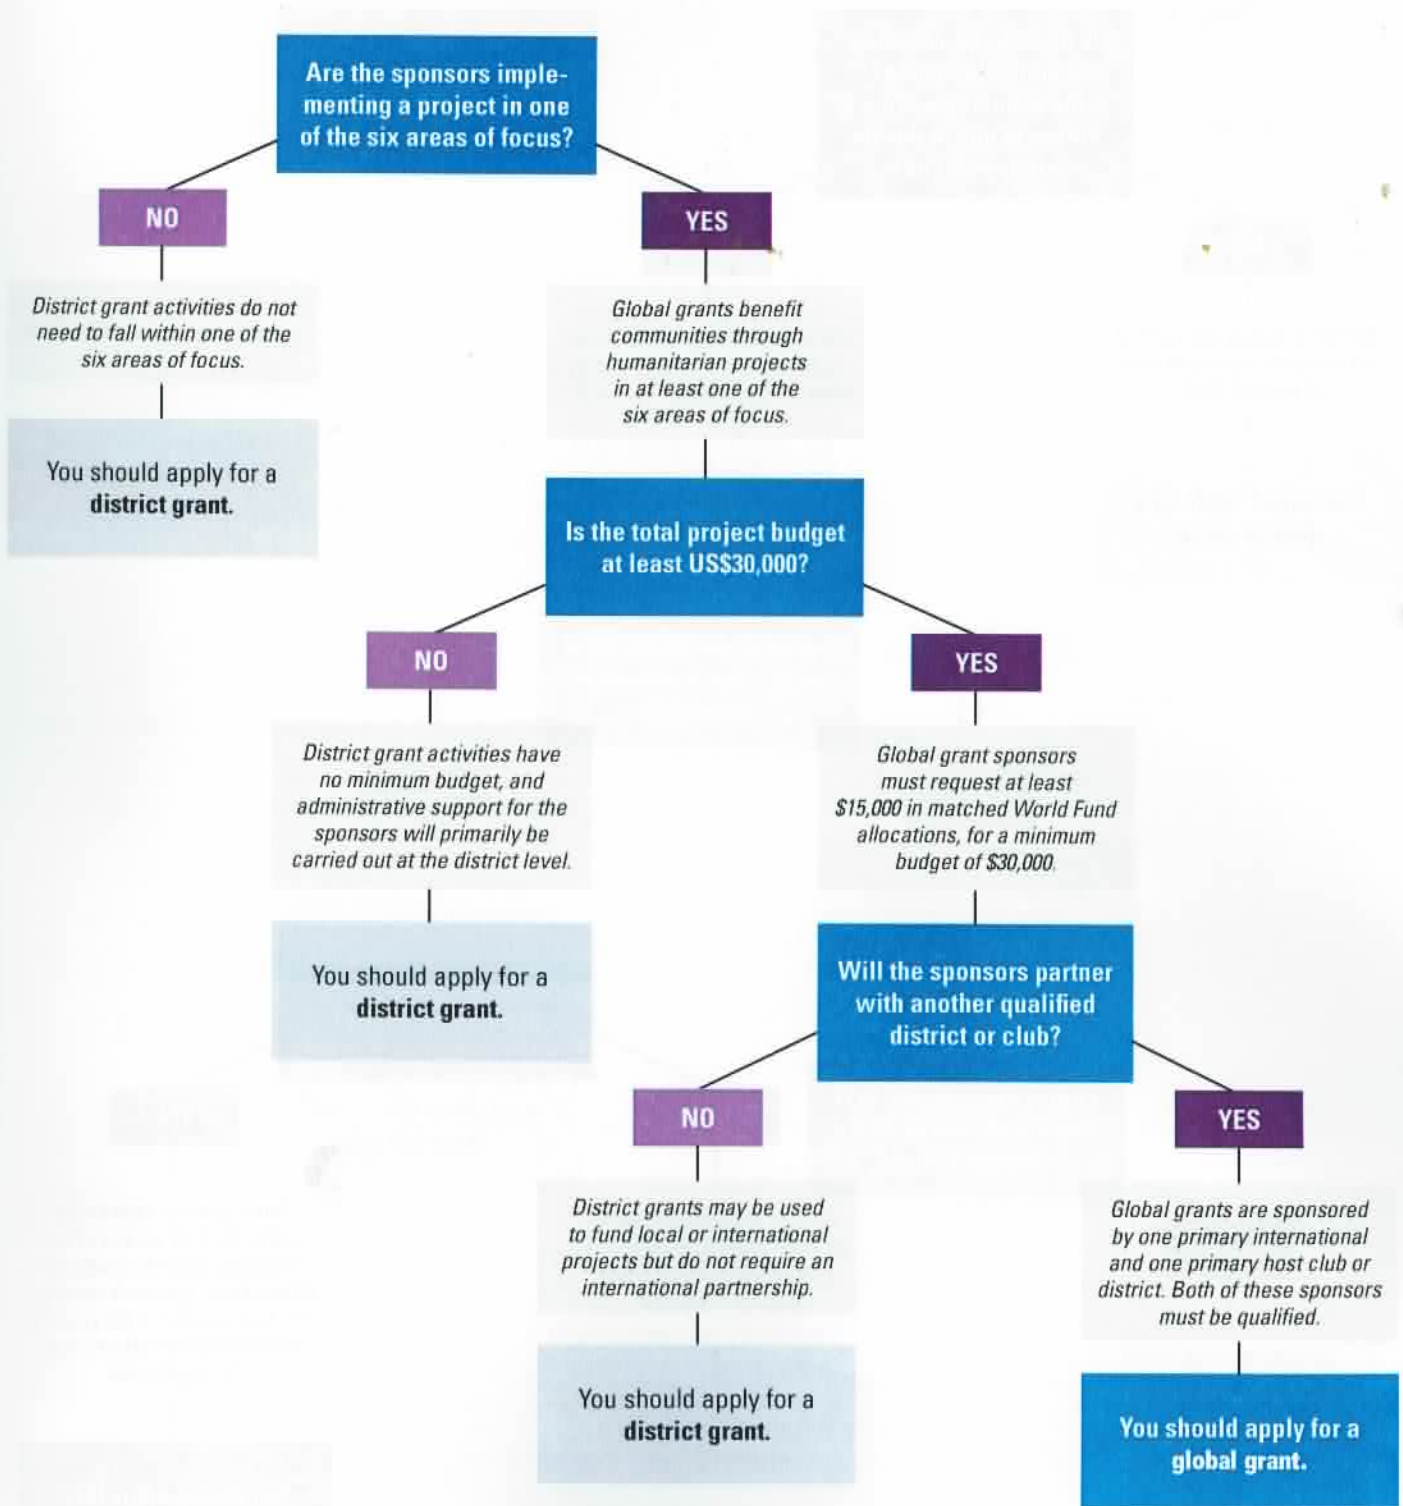

Determining a Grant Type for a Humanitarian Project

A district/club is interested in a **humanitarian project**. The following questions can help Rotarian sponsors determine whether to apply for a global grant or a district grant.

Determining a Grant Type for a Scholarship

A district/club wants to support the studies of a worthy scholar by awarding a **scholarship**. The following questions can help Rotarian sponsors determine whether to apply for a global grant or district grant.